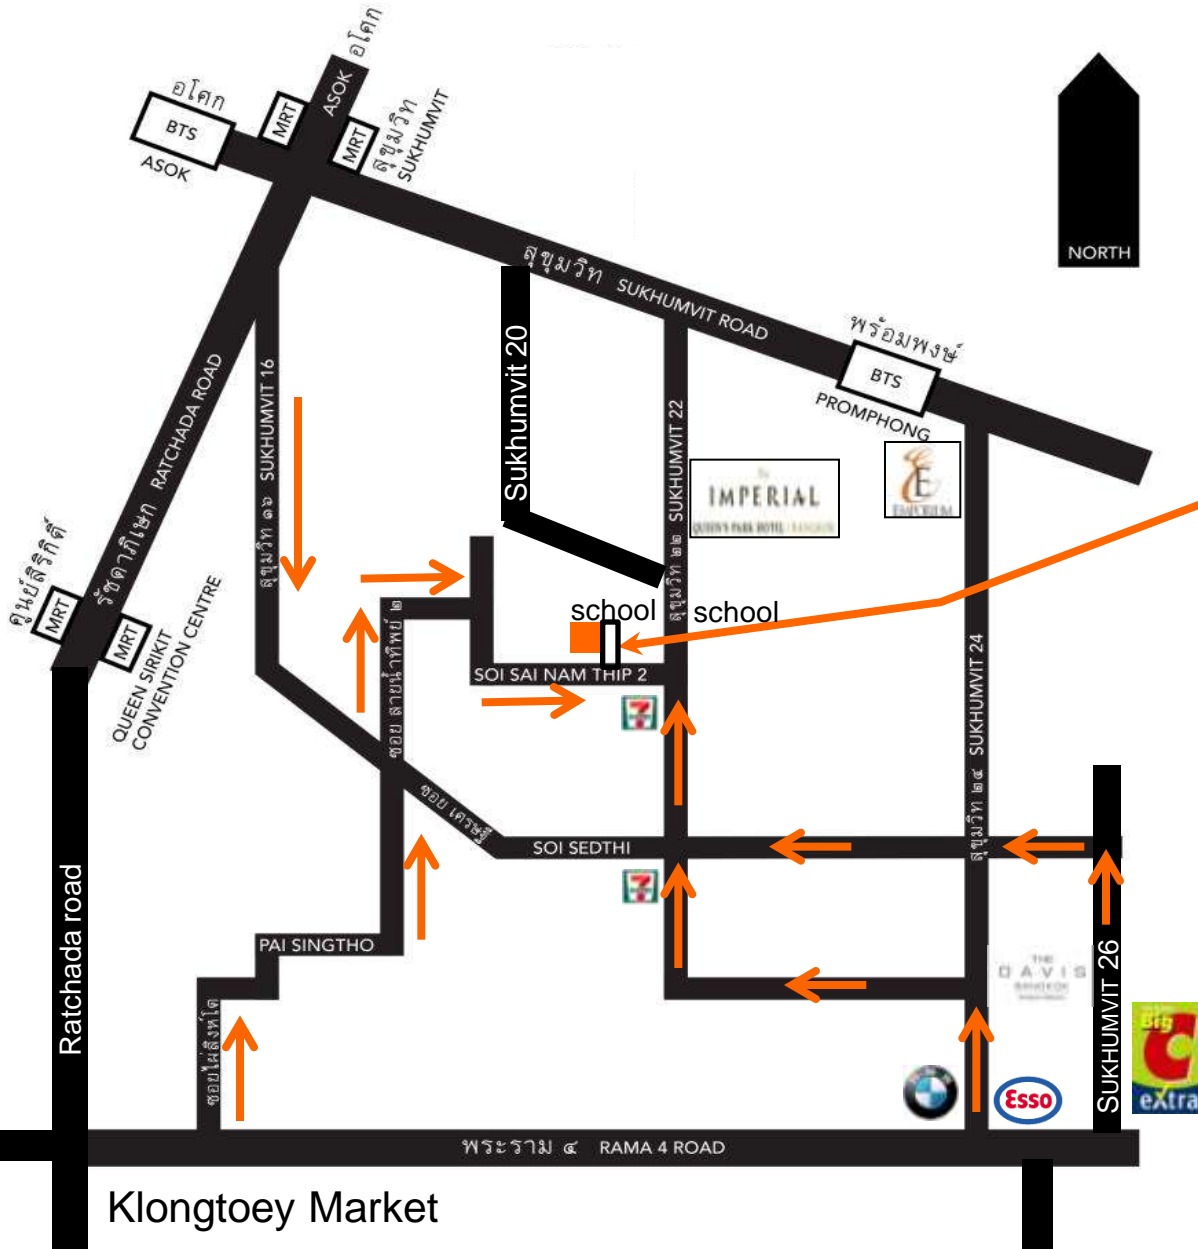

Coaching beyond Success

La Maison 22