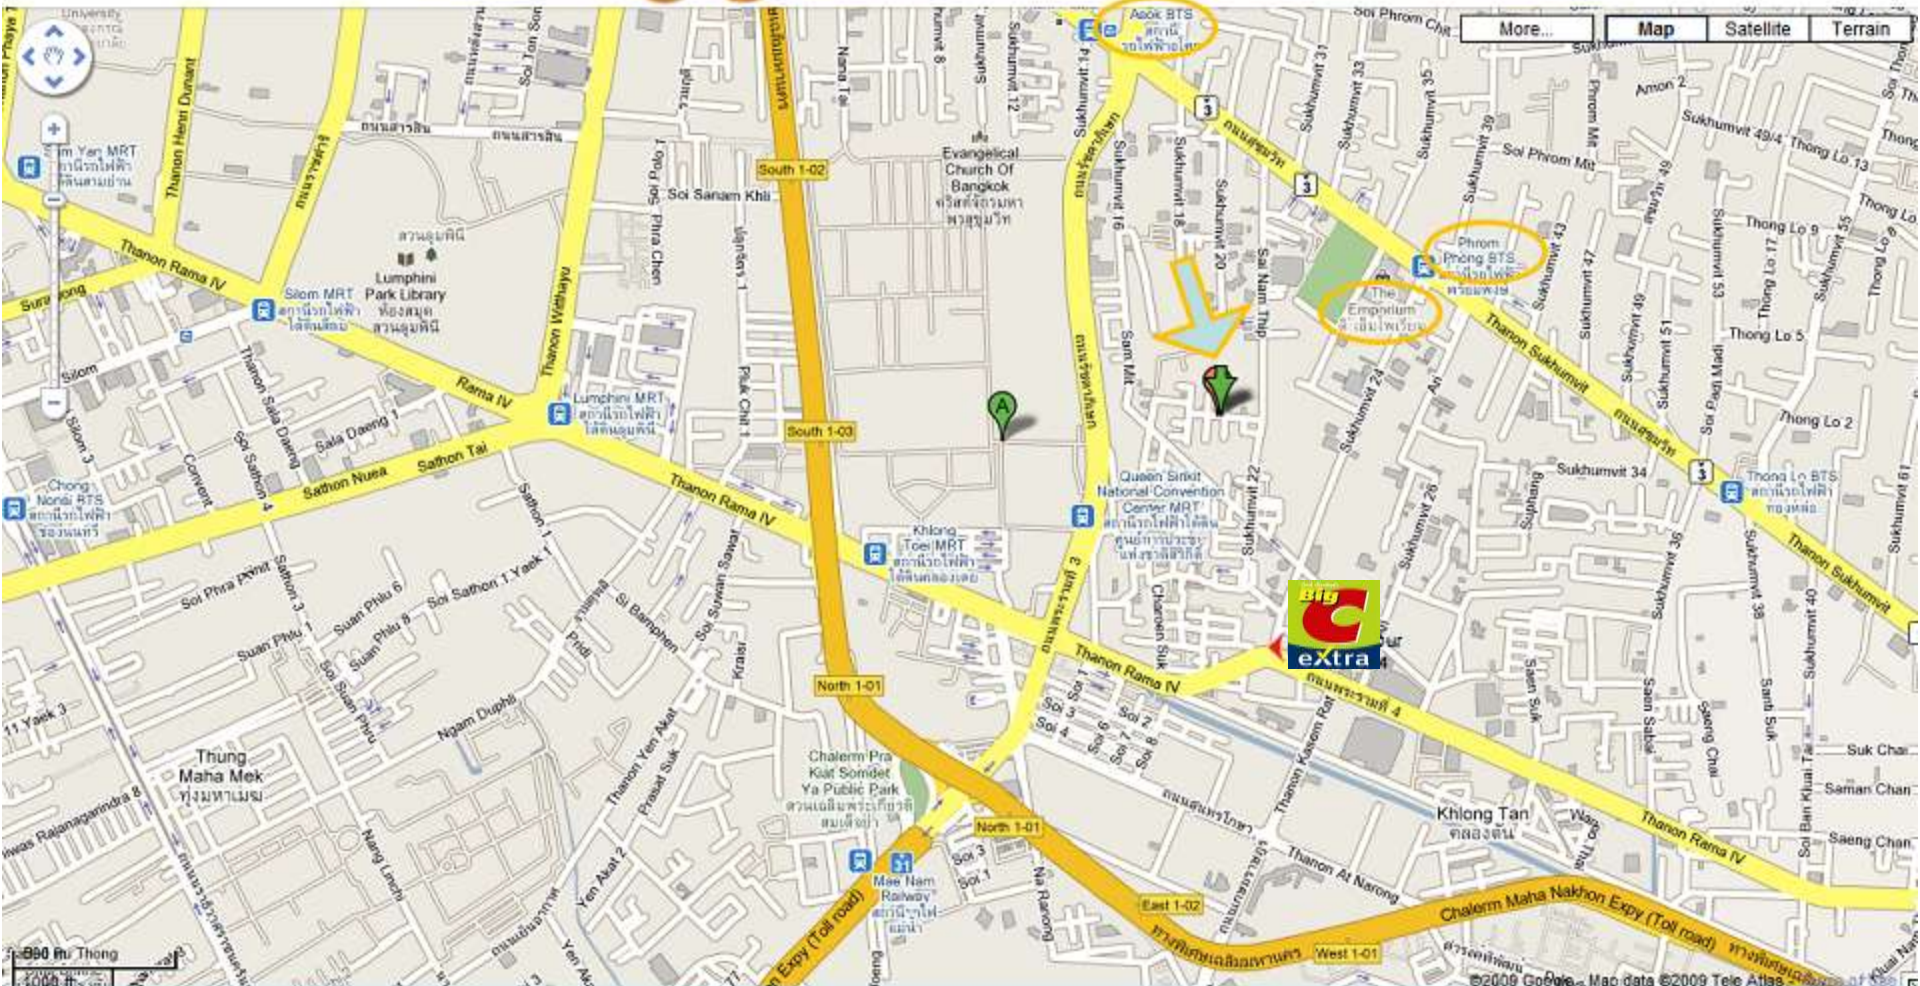

1-2-WIN

Executive Coaching in Thailand, Singapore, Malaysia & Vietnam

Copy this link in your internet browser to access the map on google:

<http://maps.google.co.th/maps?q=13.726337,100.563912&num=1&sl=13.724169,100.564513&sspn=0.021053,0.038495&ie=UTF8&ll=13.723919,100.556488&spn=0.027432,0.054932&z=15>

1-2-WIN telephone:
(+66) 879 960 679

La Maison 22, Unit 10 A (10th floor)
77/4 Soi Sai Nam Thip 2
Sukhumvit Soi 22, Klongtoey, Bangkok 10110

La Maison 22, Unit 10 A
77/4 ซอย สายน้ำทิพย์ 2
ถนน สุขุมวิท 22, คลองเตย กรุงเทพฯ 10110