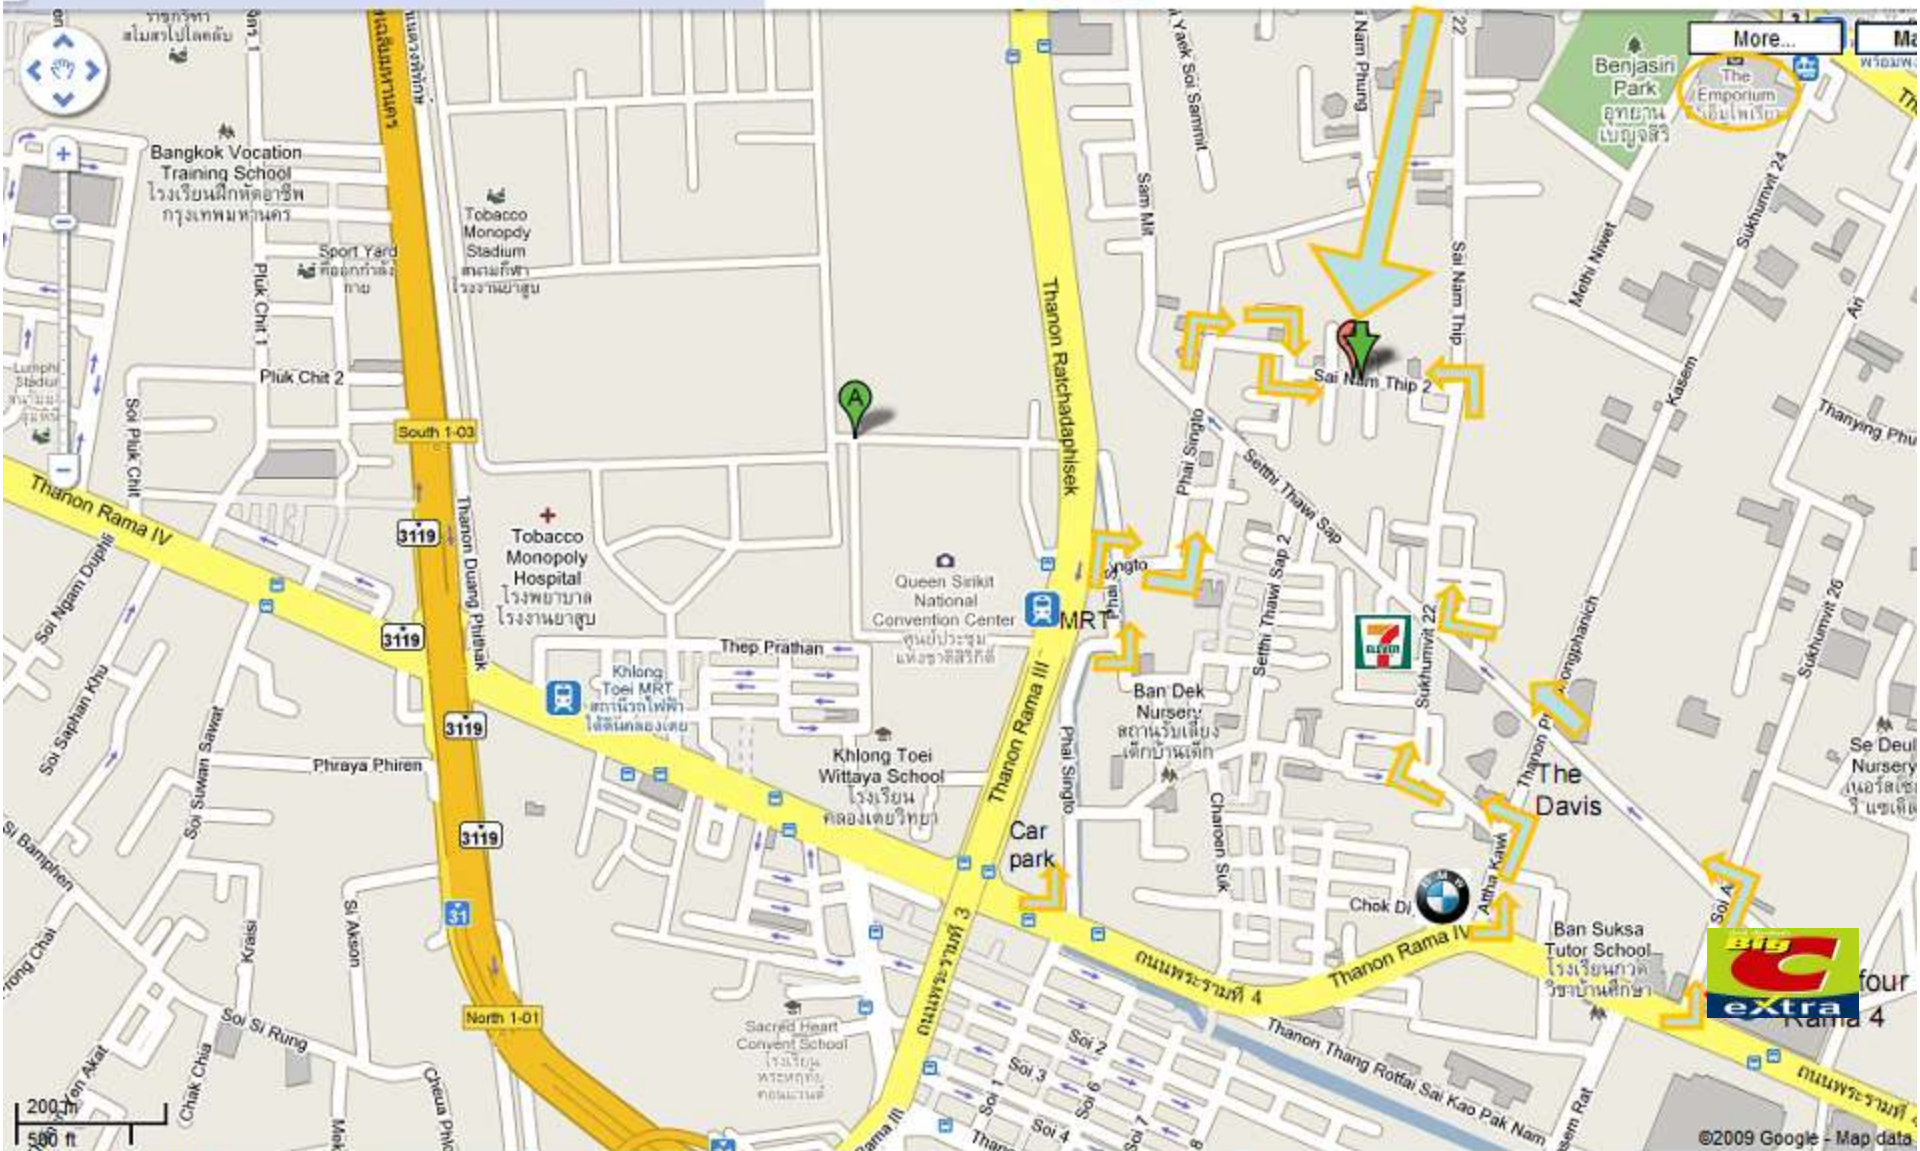

1-2-WIN telephone:
(+66) 879 960 679

La Maison 22, Unit 10 A (10th floor)
77/4 Soi Sai Nam Thip 2
Sukhumvit Soi 22, Klongtoey, Bangkok 10110

La Maison 22, Unit 10 A
77/4 ซอย สายน้ำทิพย์ 2
ถนน สุขุมวิท 22, คลองเตย กรุงเทพฯ 10110